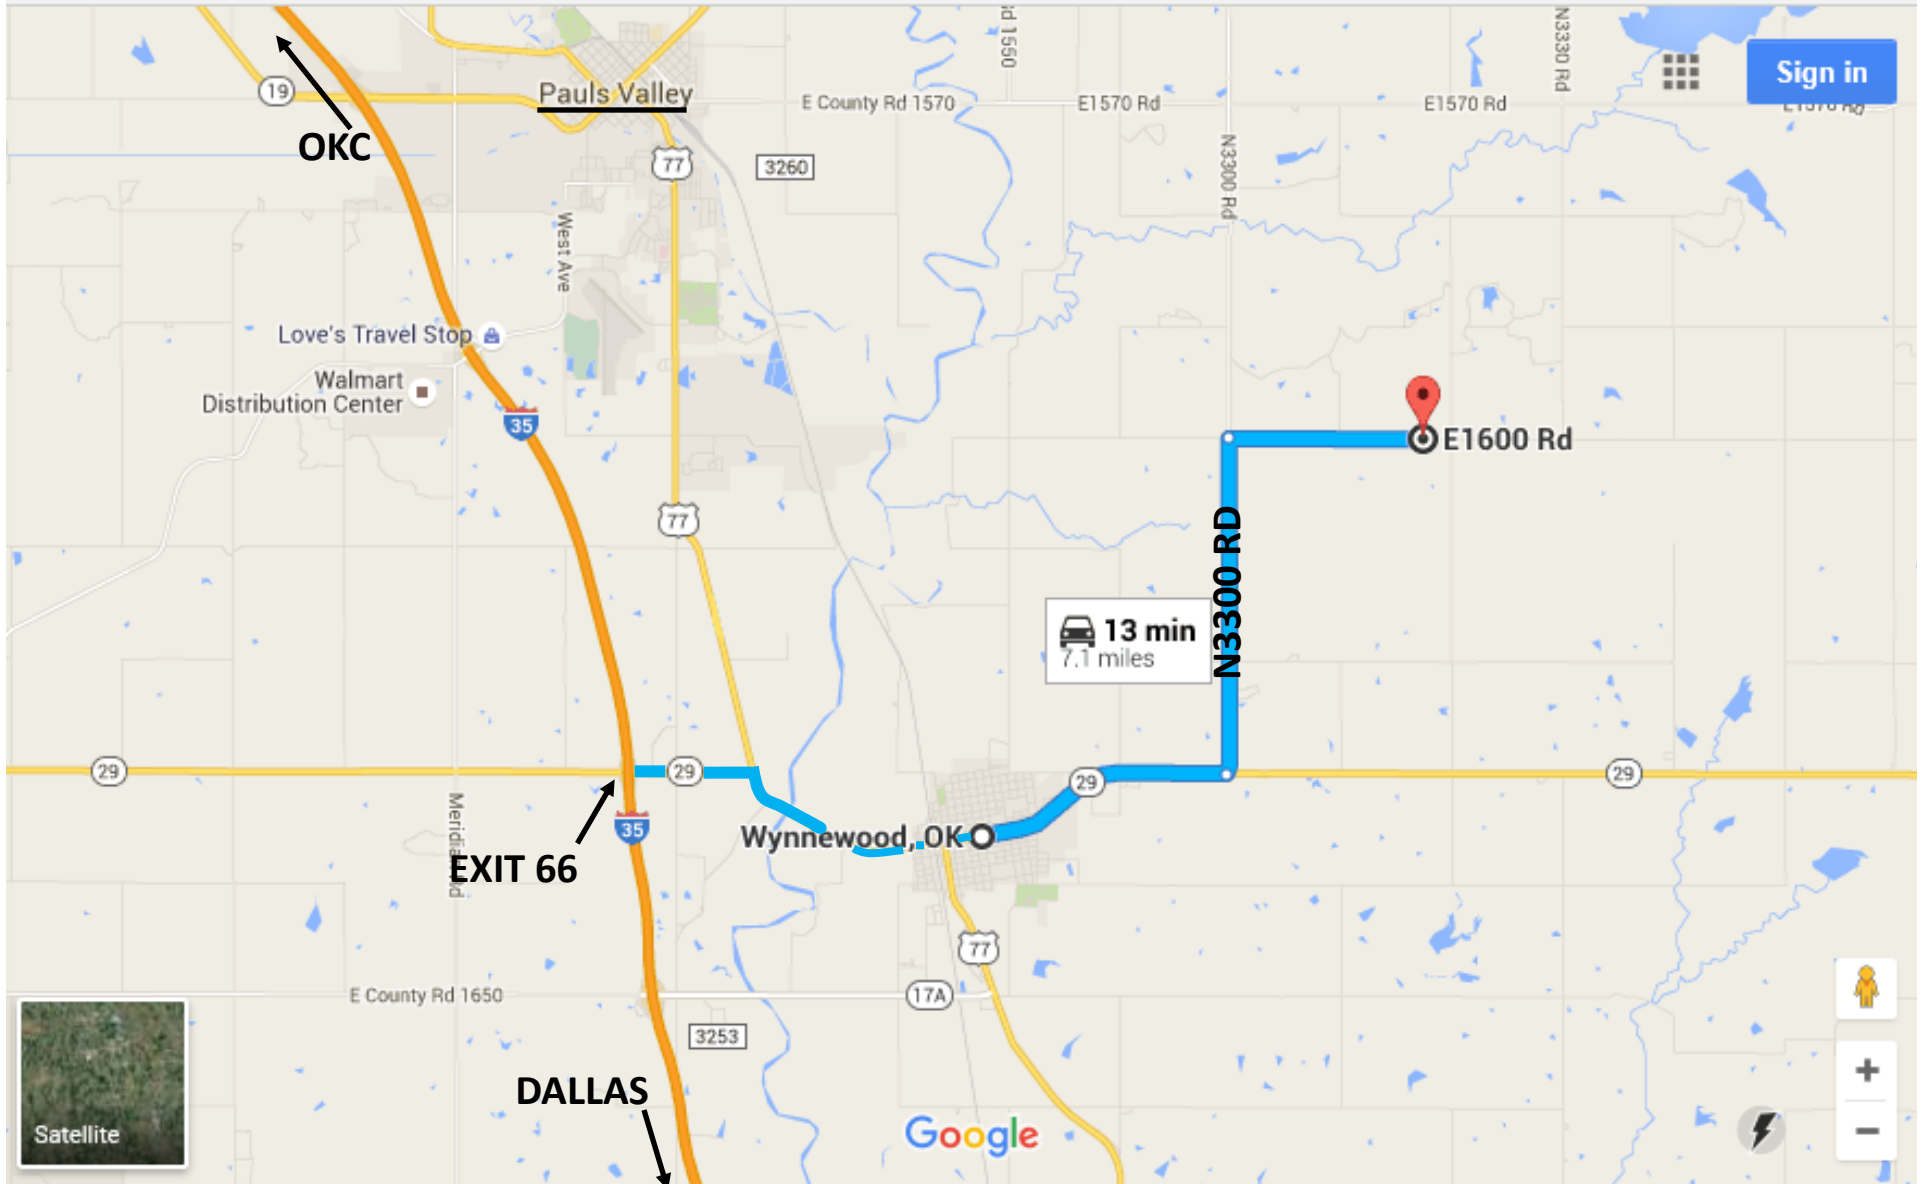

DIRECTIONS TO SIDE X SIDE RANCH

From I35 take Exit 66. Go East 1 mile staying Right on Highway 29 toward Wynnewood.
Continue East of town on Highway 29 for 1.5 miles then turn Left on NCR3300. Continue 3 miles North.
Turn Right on NCR1600 and go 1 mile East and you will see the entrance to the Side x Side Ranch on the Right.